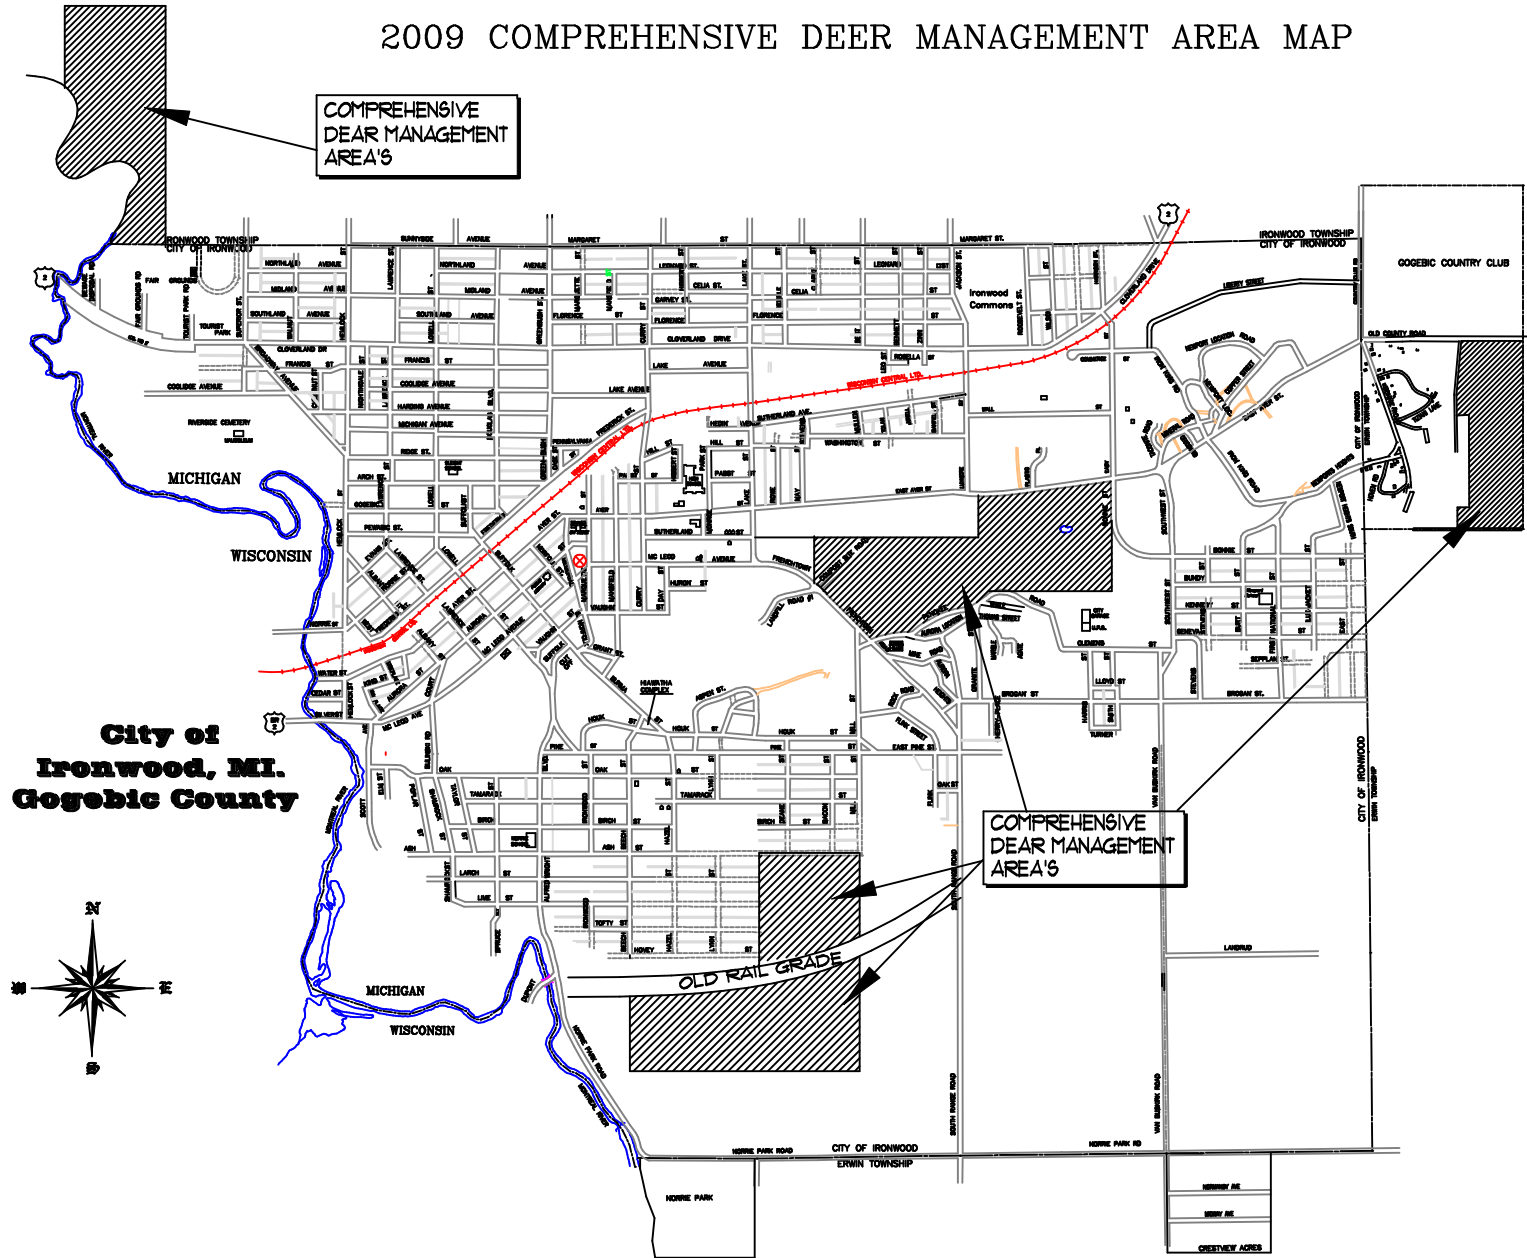

2009 COMPREHENSIVE DEER MANAGEMENT AREA MAP

**City of
Ironwood, MI.
Gogebic County**